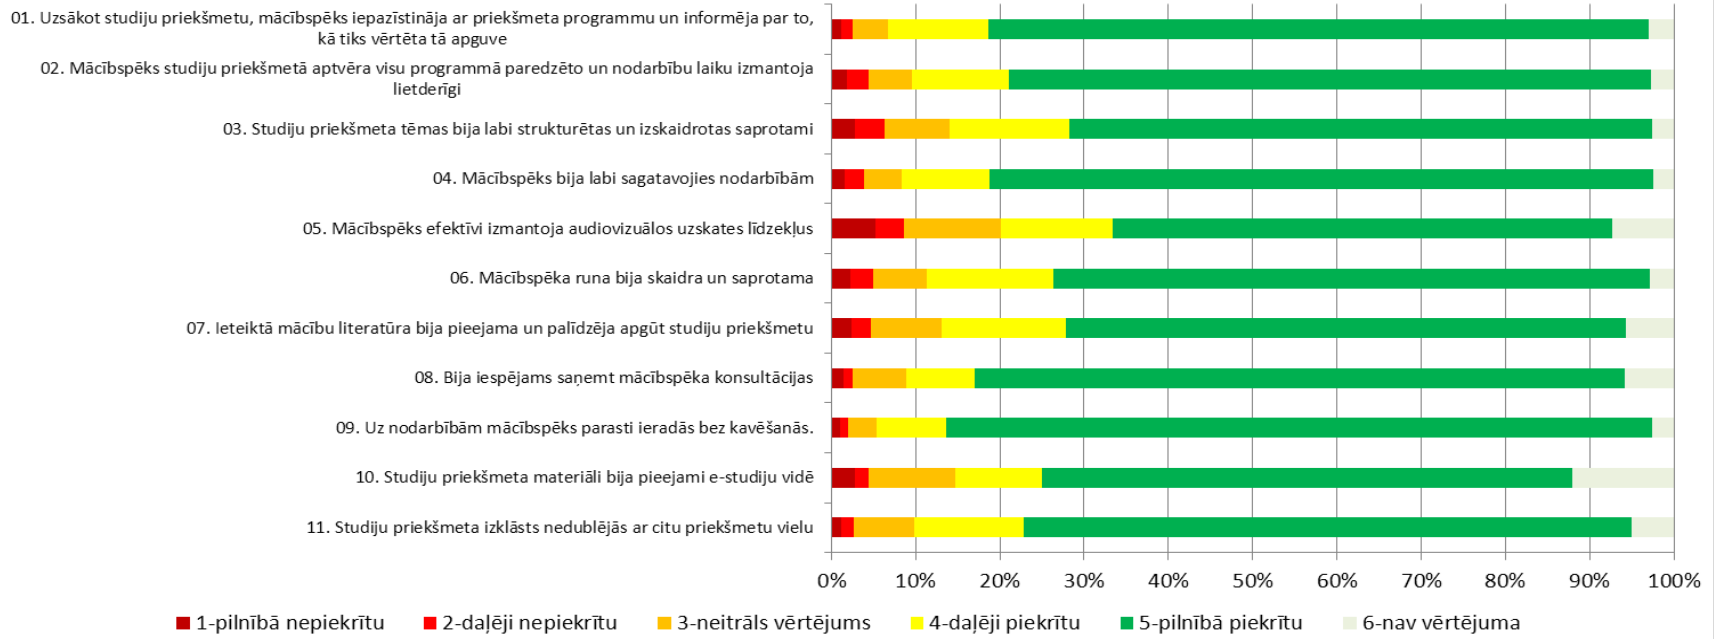

RTU Daugavpils filiāle (02500)